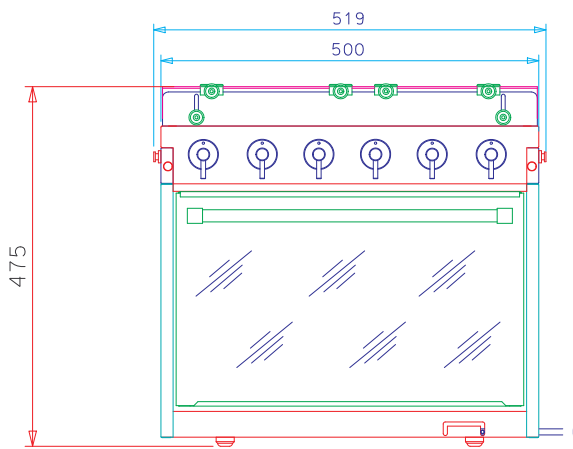

TECHIMPEX

WWW.TECHIMPEX.IT

techimpex@techimpex.it

SCHEDA
TECNICA
PRODOTTO

DATA: 21/10/04

MODIFICA: 00

SCALA: 10:1

DISEGNATORE: PECORARO

MODEL: HORIZON FOUR

NO. OF CERAMIC HOB: 4

WEIGHT: 30Kg

230 VAC 50-60 Hz

POWER OF CERAMIC LARGE 1,8 KW

POWER OF CERAMIC LARGE 1,2 KW

POWER OF OVEN 1,5 KW

POWER OF GRILL 0.7 KW

POWER INPUT 7.6 KW