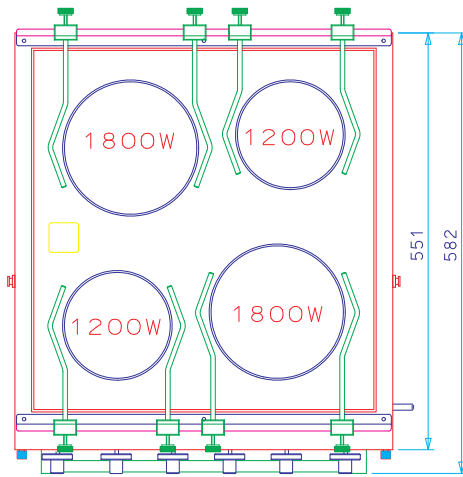

MODEL: HORIZON FOUR

NO. OF CERAMIC HOB: 4

WEIGHT: 30Kg

230 VAC 50-60 Hz

POWER OF CERAMIC LARGE 1,8 KW

POWER OF CERAMIC LARGE 1,2 KW

POWER OF OVEN 1,5 KW

POWER OF GRILL 0.7 KW

POWER INPUT 7.6 KW

ASSE DI BASCULAMENTO