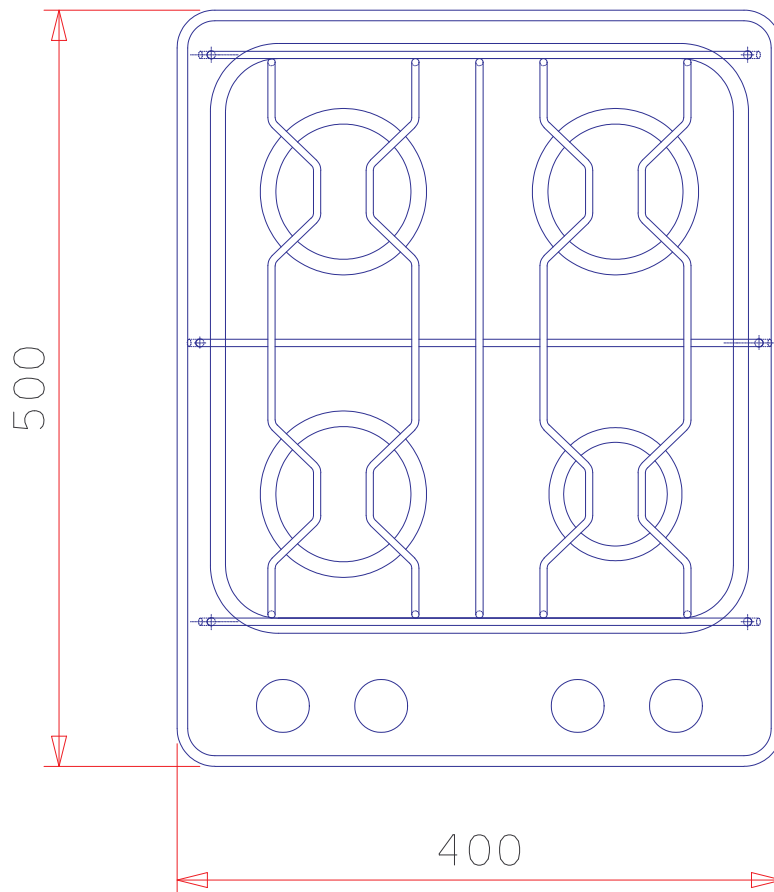

# TECHNICAL SHEET

DATA: 21/10/04

MODIFICA: 00

FORM. A4 SCALA: 1:5

DISEGNATORE: PECORARO

MODEL: SEAFARERFOUR

NO. OF BURNERS: 4

WEIGHT: 4,0Kg

POWER OF BURNERS MEDIUM 1,7 kW

POWER OF BURNER SMALL 1,0 KW

HOLE 380 X 480